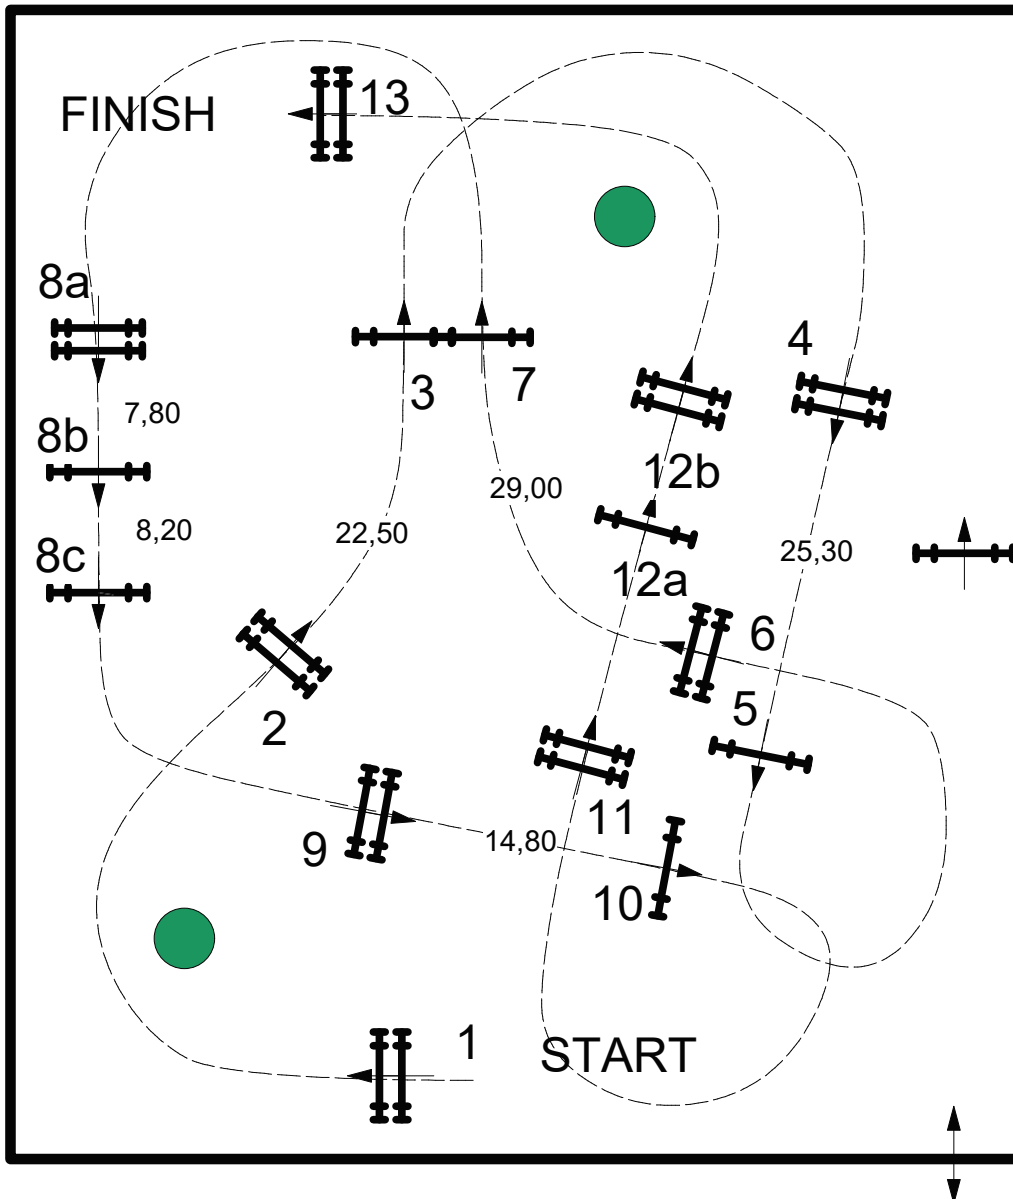

SWANLAKE HORSE SHOWS 2016

BLUE ROCK CLASSIC 2016

650 - \$25,000

Blue Rock Classic Grand Prix II.2.A

- TABLE:
- NATIONAL RG: Regional Standard
- FEI RG / ART:
- HEIGHT: 1,40m
- SPEED: 350m/min
- FIRST ROUND: 1-13
- DISTANCE: 480m
- TIME ALLOWED: 83 sec
- JUMP OFF: 1,2,3,4,7,8A,8B,9
- J/O DISTANCE: 260m
- J/O TIME ALLOWED: 45 sec